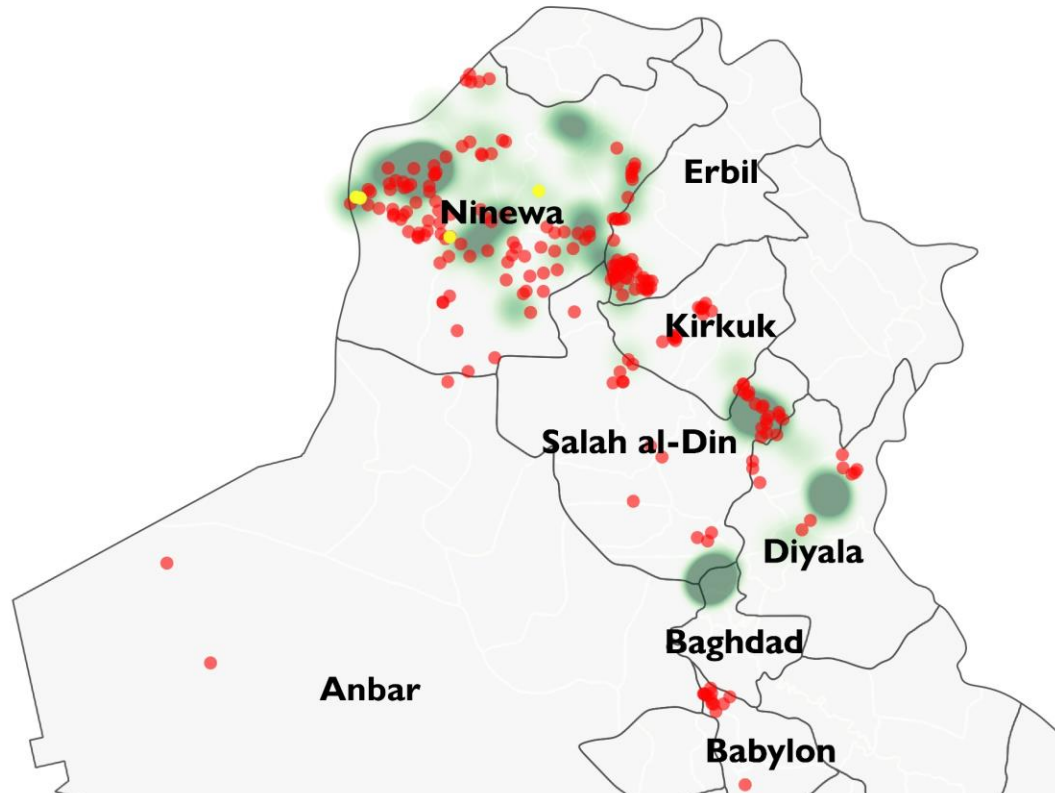

Areas of No Return - October 2020

Assessments of Areas of No Return began in August 2018, updated every two months. For each update:

1. New locations may be registered as no return as they become known to assessment teams.
2. Locations of no return may be removed from the list if they have witnessed returns since the last round. Once a location is removed, they remain off the list.

Reported reasons for no return fall into two main categories

- a) Security reasons, including instability or inaccessibility
- b) Housing damage and lack of services and infrastructure

Summary of Areas of No Return			
Governorate	No. of Districts	No. of Sub-districts	No. of locations with no return
Ninewa	6	15	104
Erbil	1	3	45
Diyala	3	4	40
Salah Al-Din	7	12	31
Babylon	1	2	13
Kirkuk	2	2	13
Anbar	1	2	2
7	21	40	248

Newly Registered Areas of No Return in this Round				
Governorate	District	Sub-District	Number of locations	Locations
Ninewa	Al-Ba'aj	Markaz Al-Ba'aj	3	Beer Aseeby, MugamaThrai, Um soor
	Mosul	Al- Muhalabiya	1	Sihal Abbas
Total	2	2	4	

Locations removed from list of 'No Returns' after witnessing returns since last round			
Governorate	District	Sub-District	Locations
Ninewa	Al-Ba'aj	Markaz Al-Ba'aj	3
		Qahtaniya	5
	Al-Hamdaniya	Al-Namroud	1
		Markaz Al-Hamdaniya	1
	Sinjar	Markaz Sinjar	1
		Qerawan	2
		Rubiya	1
Salah Al-Din	Tooz	Zummar	1
		Al-Amerli	4
	Markaz Tooz	1	
Diyala	Khanaqin	As-Saadia	3
3	6	11	23